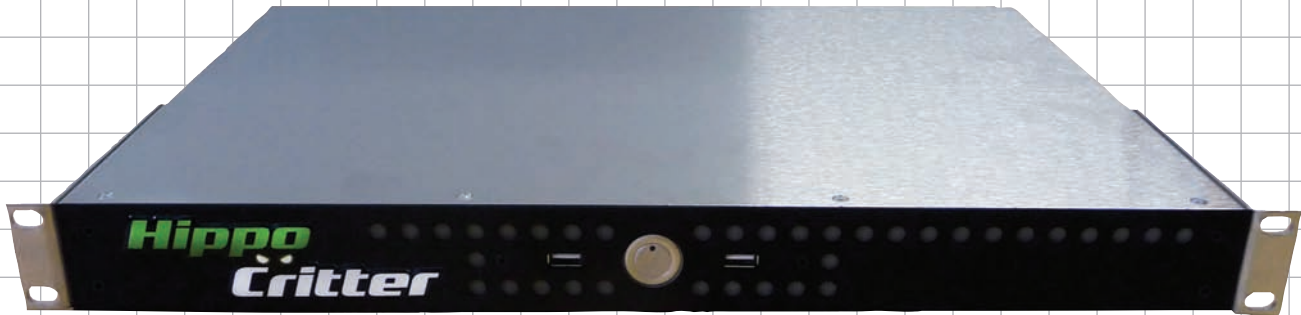

Hippo Criticter

*Lurking in 1U
of Rack Space*

With the HippoCriticter Rackmount, you can do everything you can do with its bigger brothers. If you only need to run 4 video layers and you don't need dual/pan output or HD media then the HippoCriticter Rackmount might be the solution for your project. You get built-in Media encoding, full Timeline capabilities, full effects banks, ScreenWarp and PixelMapper, all without compromise. And because the HippoCriticter Rackmount supports full HippoNet functionality it will integrate fully into any project big or small.

The HippoCriticter Rackmount retains all the engine elements so you'll still get rich media playback up to a resolution of 720 x 576 and our highly acclaimed frame-blending too. You also get the addition of built in composite video capture functionality.

Features:

- Class leading video playback and real-time rendering.
- 2 FX engines per layer, 100+ effects per FX engine.
- Frame accurate synchronization across multiple servers.
- Media Manager with live media updating.
- Timeline scheduling against the clock for standalone operation.
- Keystone and ScreenWarp for non-linear projection surfaces.
- Soft-Edge Blending.
- 4 layers (720 x 576) or 2 layers (1280 x 720).
- Unlimited universes of PixelMapper for LED fixtures.*
- Control of external devices via RS232 or TCP/IP.
- Remote management, upload and configuration via HippoNet.
- External control from DMX/MIDI/TCP-IP/RS232.
- Automation component for use with moving staging, truss, etc.
- External 'CriticterPlate included for flexible mounting options.