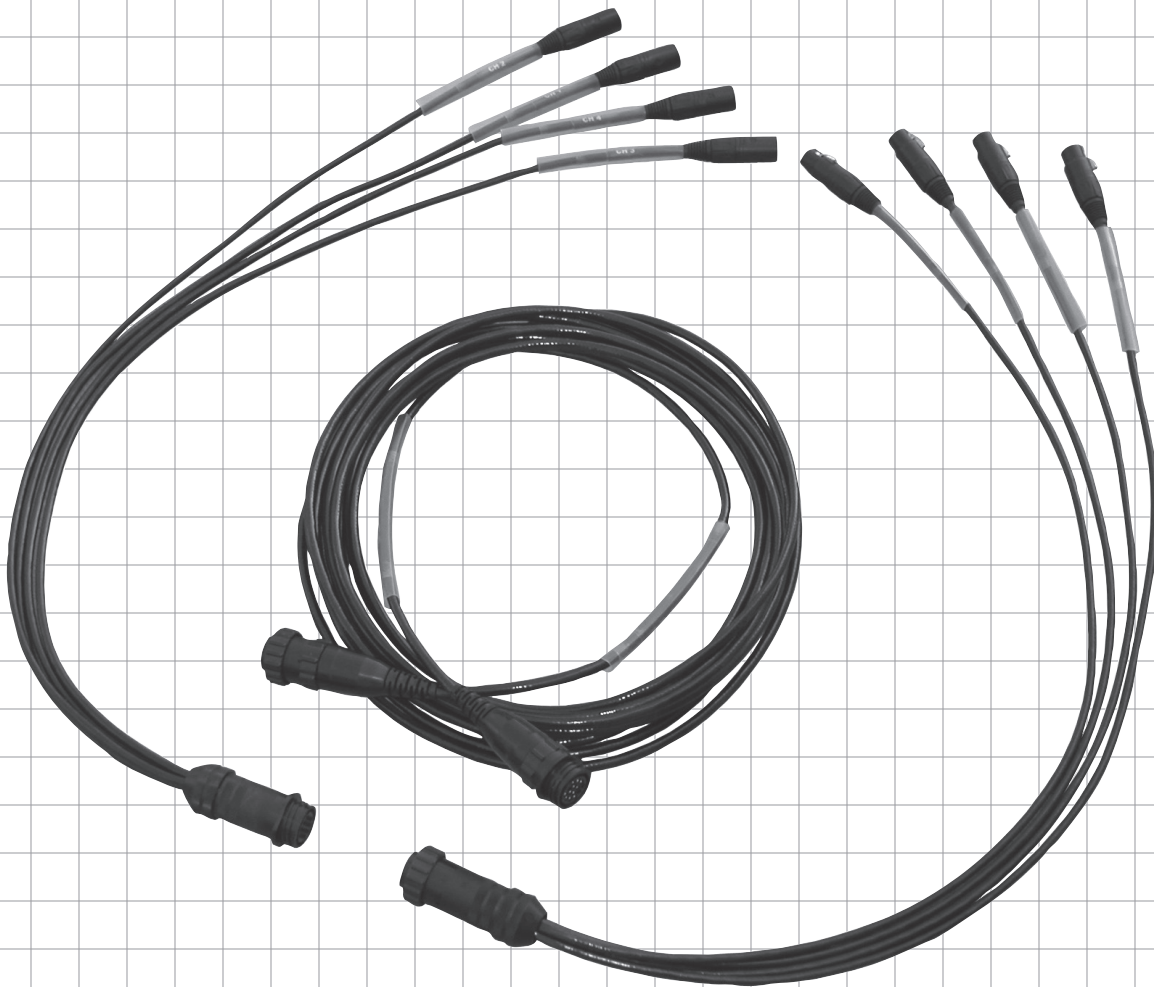

PRELIMINARY

ProPlex™

Four Universe DMX CPC Snake

Four DMX512 universes over a single ProPlex CAT5e cable with durable CPC connectors. Custom configured with any combination of 3- or 5-pin XLR connectors on the break-outs. Available in lengths up to 330 ft.