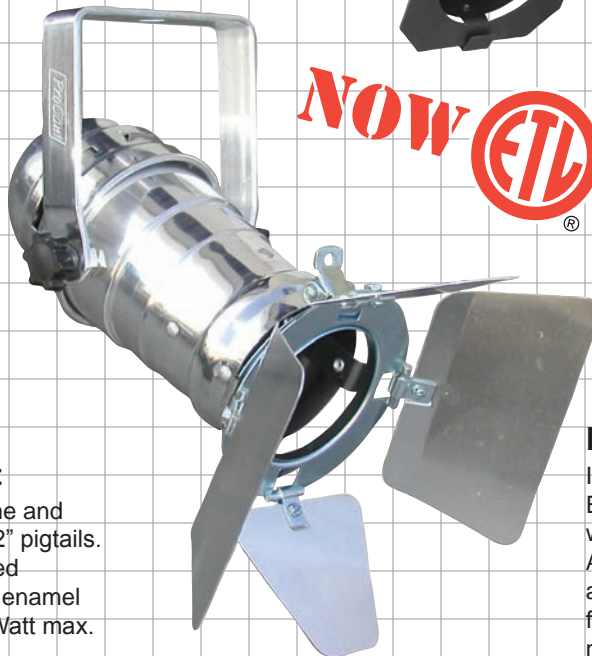

ProCan™

MINI-PARS

PAR 16

Includes color frame. Available in polished aluminum or black enamel finish.

Line voltage version with E17 Candelabra base and molded Edison cordset for 120VAC 75 Watt max. lamp.

Low Voltage version with MR16 base and 6" pigtails for 12VDC 75 Watt max. lamp

PAR 20 Short

Includes color frame and E26 medium screw base with molded Edison cordset. Available in polished aluminum or black enamel finish. 120VAC 75 Watt max. lamp.

PAR 16 Short

Includes color frame and MR16 base with 12" pigtails. Available in polished aluminum or black enamel finish. 12VDC 75 Watt max. lamp.

NOW ETL LISTED

PAR 20

Includes color frame and E26 medium screw base with molded Edison cordset. Available in polished aluminum or black enamel finish. 120VAC 75 Watt max. lamp.

Mini Truss

120 Volt JDR Lamp