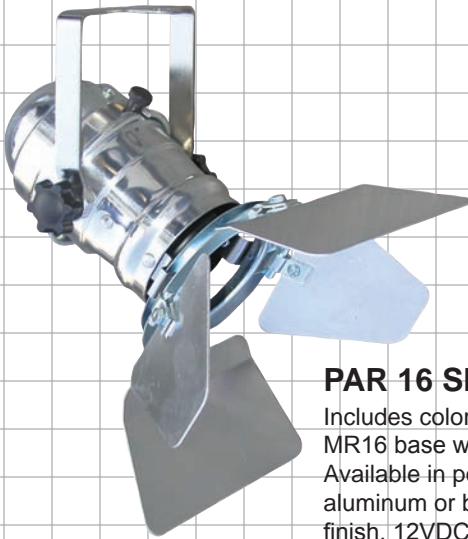

ProCan™

MINI-PARS

PAR 16

Includes color frame. Available in polished aluminum or black enamel finish.

Line voltage version with E17 Candelabra base and molded Edison cordset for 120VAC 75 Watt max. lamp.

Low Voltage version with MR16 base and 6" pigtails for 12VDC 75 Watt max. lamp

PAR 20 Short

Includes color frame and E26 medium screw base with molded Edison cordset. Available in polished aluminum or black enamel finish. 120VAC 75 Watt max. lamp.

PAR 16 Short

Includes color frame and MR16 base with 12" pigtails. Available in polished aluminum or black enamel finish. 12VDC 75 Watt max. lamp.

NOW ETL LISTED

PAR 20

Includes color frame and E26 medium screw base with molded Edison cordset. Available in polished aluminum or black enamel finish. 120VAC 75 Watt max. lamp.

Mini Truss

120 Volt JDR Lamp