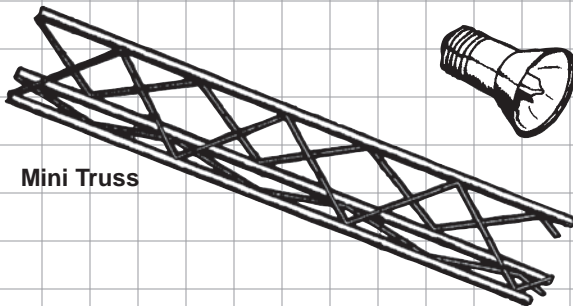

PAR 20 Short

Includes color frame and E26 medium screw base with molded Edison cordset. Available in polished aluminum or black enamel finish. 120VAC 75 Watt max. lamp.

PAR 16 Short

Includes color frame and MR16 base with 12" pigtails. Available in polished aluminum or black enamel finish. 12VDC 75 Watt max. lamp.

NOW ETL LISTED

PAR 20

Includes color frame and E26 medium screw base with molded Edison cordset. Available in polished aluminum or black enamel finish. 120VAC 75 Watt max. lamp.

Mini Truss

120 Volt JDR Lamp