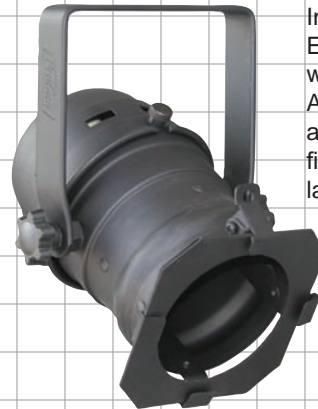

ProCan™

MINI-PARS

PAR 16

Includes color frame. Available in polished aluminum or black enamel finish.

Line voltage version with E17 Candelabra base and molded Edison cordset for 120VAC 75 Watt max. lamp.

Low Voltage version with MR16 base and 6" pigtails for 12VDC 75 Watt max. lamp

PAR 20 Short

Includes color frame and E26 medium screw base with molded Edison cordset. Available in polished aluminum or black enamel finish. 120VAC 75 Watt max. lamp.

PAR 16 Short

Includes color frame and MR16 base with 12" pigtails. Available in polished aluminum or black enamel finish. 12VDC 75 Watt max. lamp.

NOW ETL LISTED

PAR 20

Includes color frame and E26 medium screw base with molded Edison cordset. Available in polished aluminum or black enamel finish. 120VAC 75 Watt max. lamp.

Mini Truss

120 Volt JDR Lamp