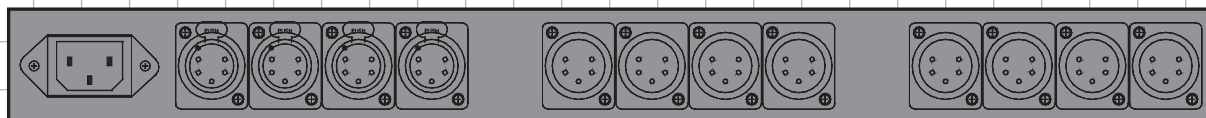

SAFETY BACKUP AND CONSOLE SWITCHING

- Acts as a safety backup to the main console.
- Records or creates up to 10 back-up looks from the main console in seconds. 2048 channels each
- Automatically or manually accesses any or all of the back-up in the event of a DMX failure.
- Instantly switches between any two DMX consoles with up to four outputs each, with no cable swapping.

DMX DATA BUFFERING

- Buffers DMX data for extended cable runs.

TESTING

- Performs all standard DMX test routines (Transmit Some, One, All, Auto Fade One, Auto Fade All channels).
- Displays DMX data as decimal, percentage or hex values.
- Transparently reads and diagnoses DMX data packets; even during a show.
- Tests cables through the entire system, including through opto-splitters.
- Tests multiple moving fixtures at any starting address in any DMX universe using editable fixture libraries.
- The DDL has nearly 200 moving fixtures in the PC Downloader fixture libraries.

OPTO-ISOLATION

- Incorporates opto-isolation on input and output groups to prevent ground loops and static problems.

USER INTERFACE

- 7 button keypad interface.
- Front panel power and console select switches.
- Backlit 16x2 character LCD.
- Easy to see front panel LEDs display the user configuration and data status at a glance.
- Switch selectable 115V/60HZ or 230V/50HZ operation.
- User configurations and data memory are retained for over 5 years by an internal lithium battery.